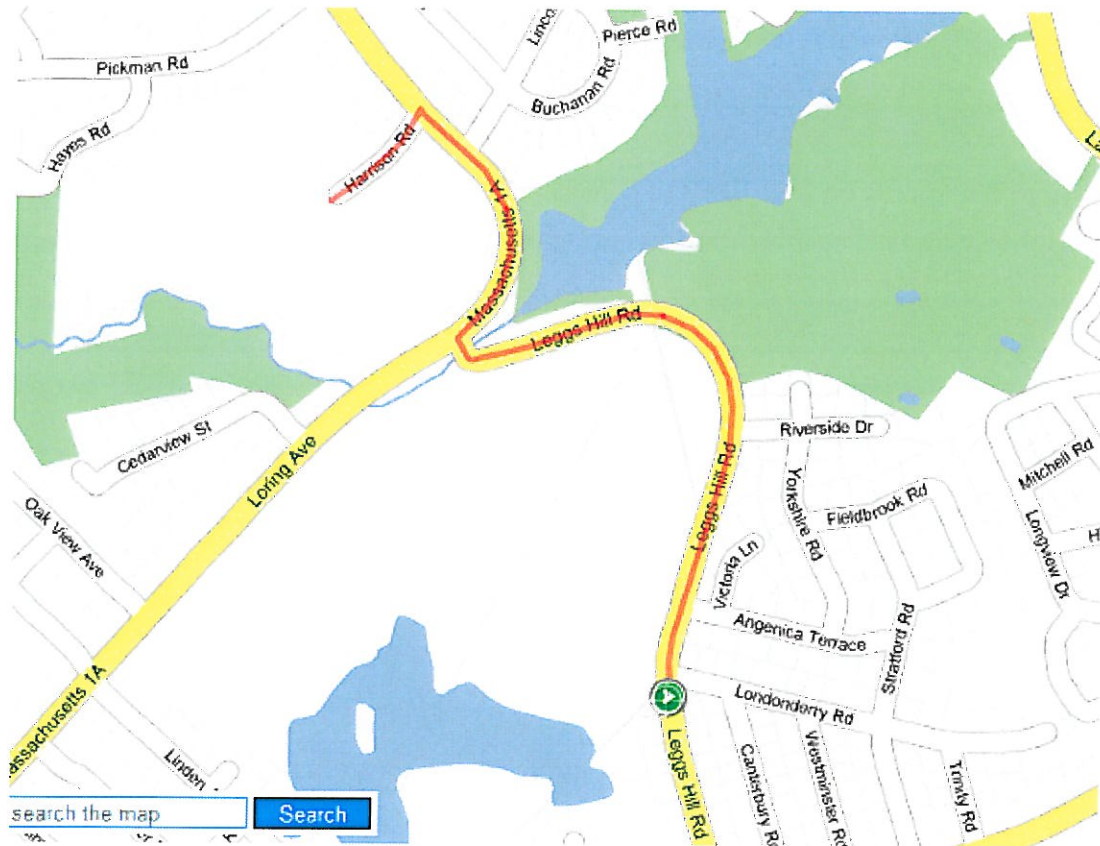

## DIRECTIONS TO SALEM STATE SOUTH CAMPUS

### From the Lynch/van Otterloo YMCA

1. Go to the end of Leggs Hill towards Salem and Loring Ave.
2. Take Right onto Loring Ave
3. Go .19 mile around bend
4. Take Left at first set of lights onto Harrison Road
5. That leads into the South Campus of Salem State College

**YMCA vans will be available for pick up and drop off**